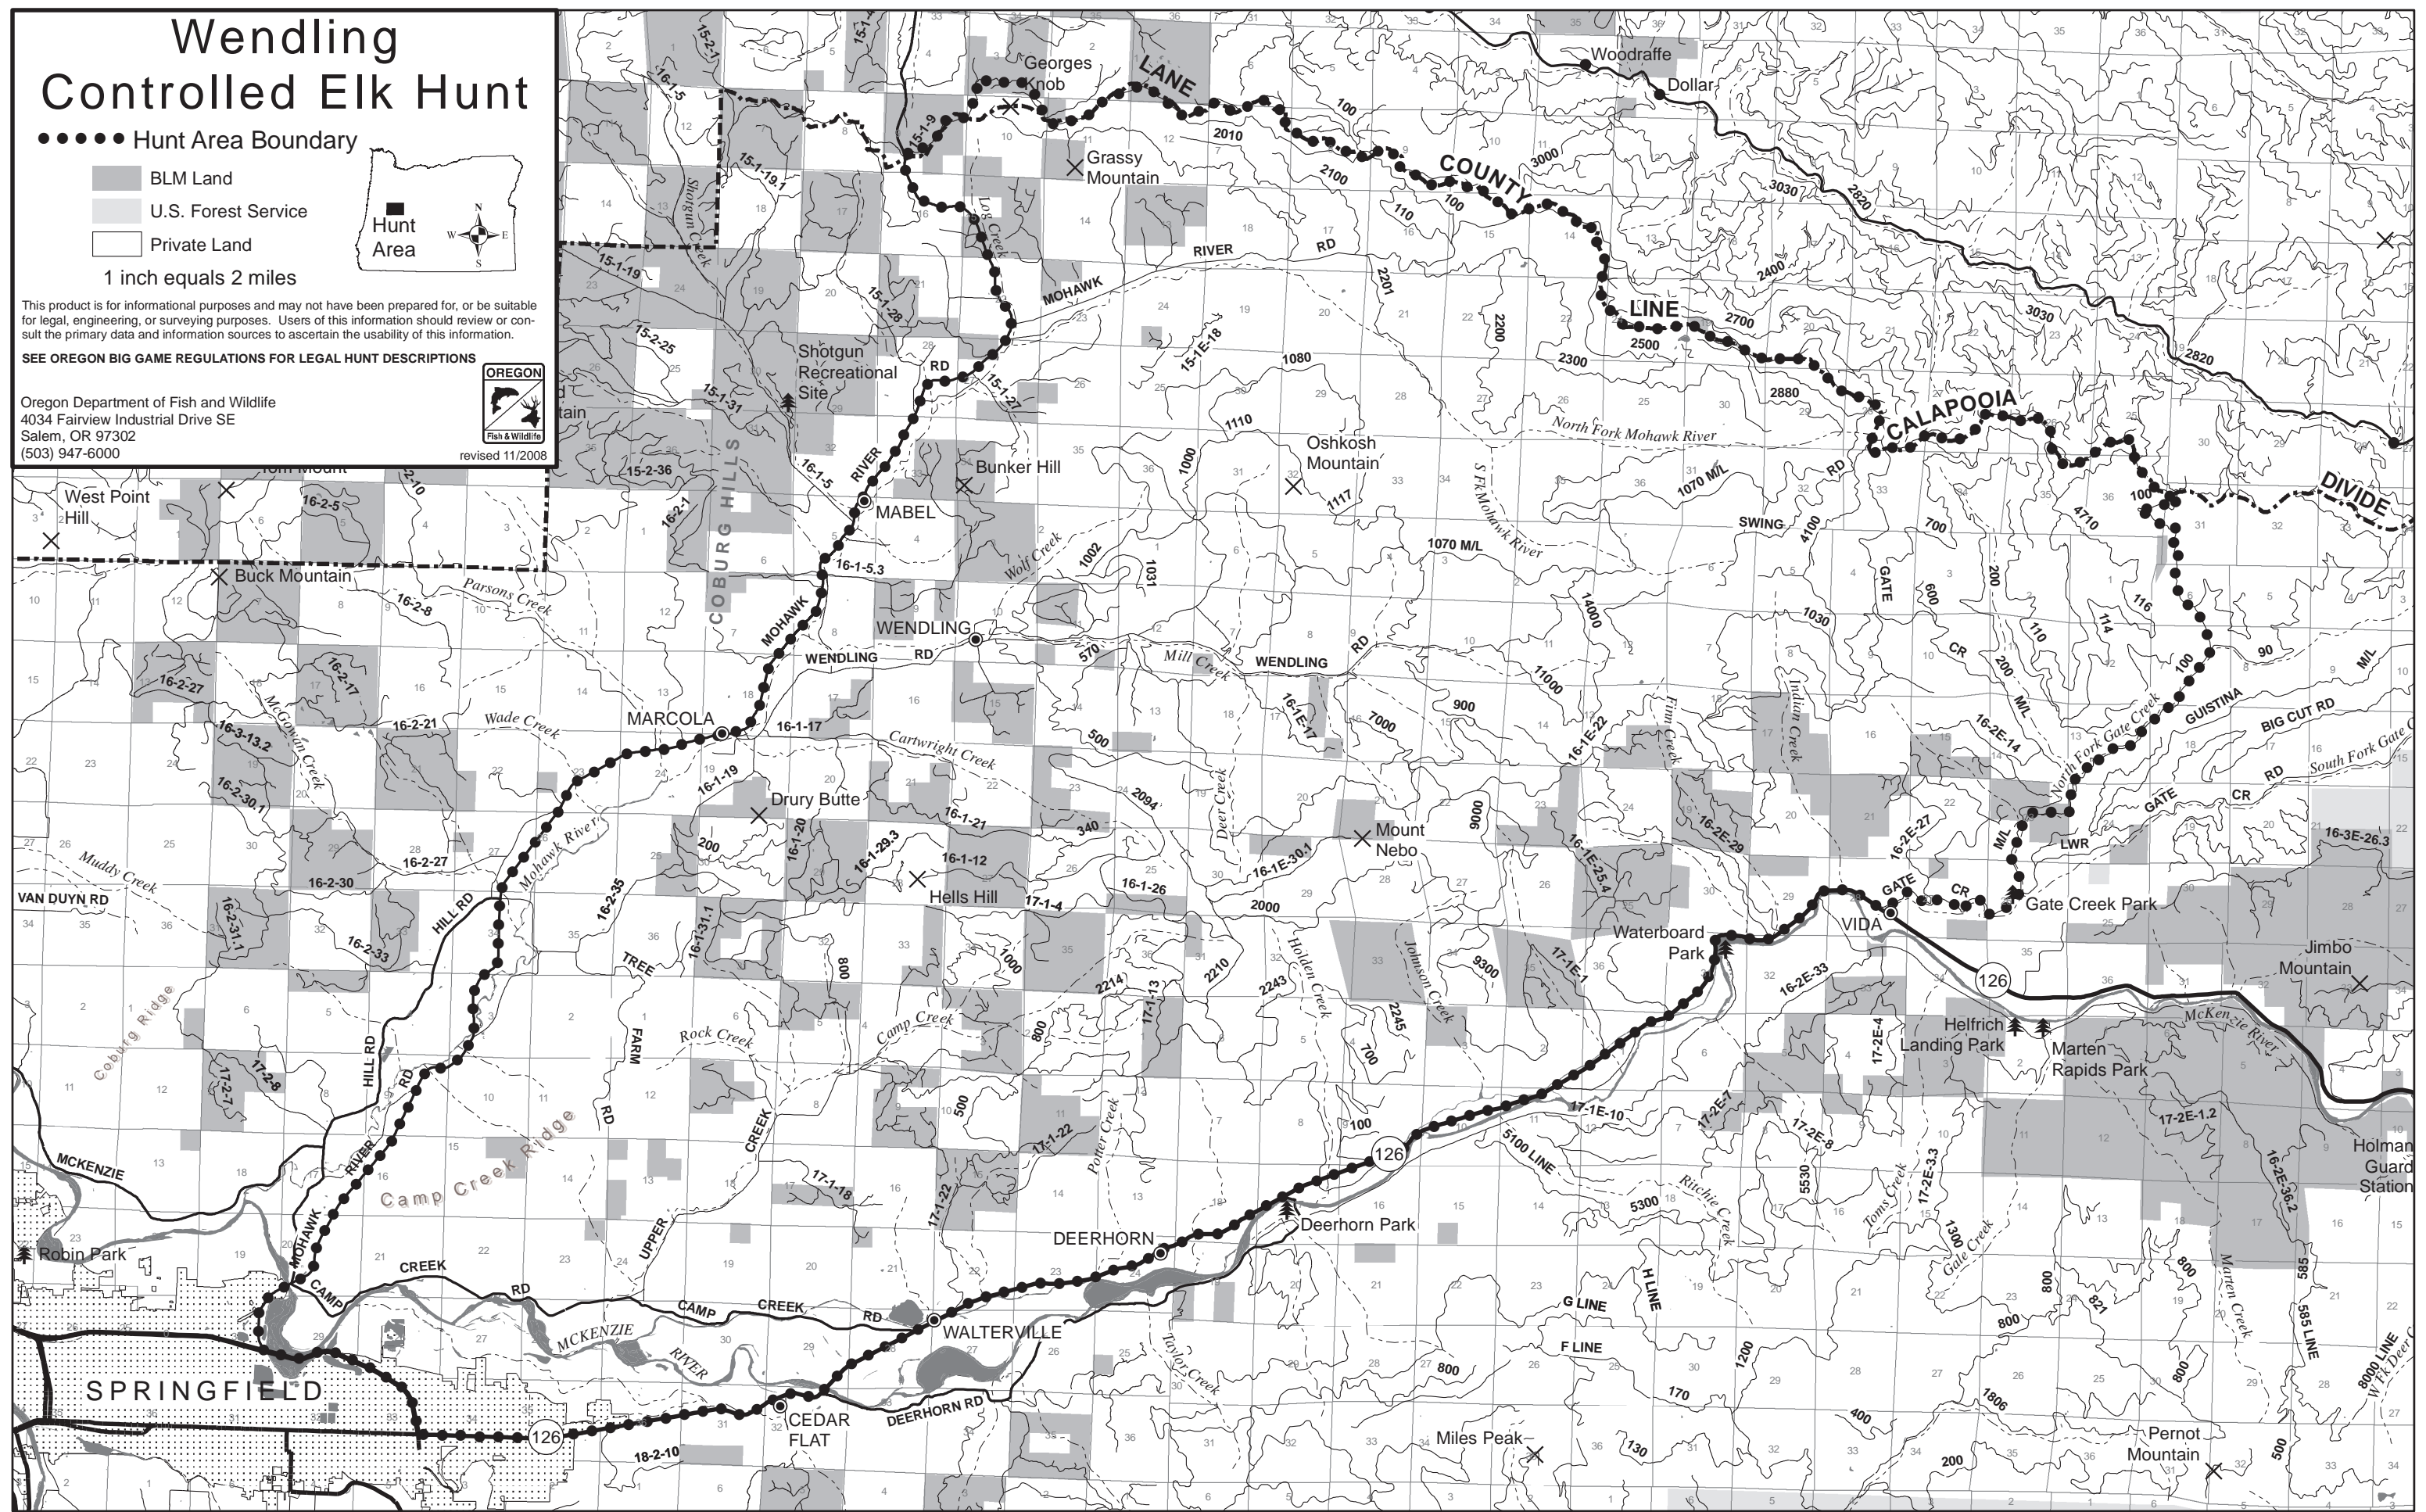

Wendling Controlled Elk Hunt

●●●●● Hunt Area Boundary

- BLM Land
- U.S. Forest Service
- Private Land

1 inch equals 2 miles

This product is for informational purposes and may not have been prepared for, or be suitable for legal, engineering, or surveying purposes. Users of this information should review or consult the primary data and information sources to ascertain the usability of this information.

SEE OREGON BIG GAME REGULATIONS FOR LEGAL HUNT DESCRIPTIONS

Oregon Department of Fish and Wildlife
4034 Fairview Industrial Drive SE
Salem, OR 97302
(503) 947-6000

revised 11/2008

R. 3 W   R. 2 W   R. 1 W   R. 1 E   R. 2 E   R. 3 E

T. 14 S
T. 15 S
T. 16 S
T. 17 S